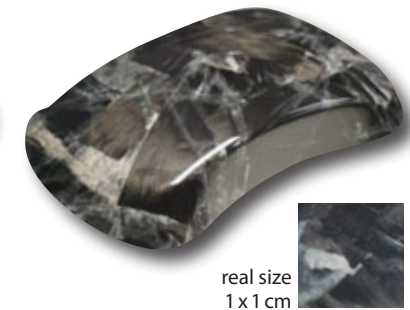

SQUARE COLLECTION

Carbon fibre tender P200
standard carbon for Ferrari

Carbon fibre GRONOS P200-12

Carbon fibre VIVERE D430

FORGED CARBON COLLECTION

Black collage forged carbon 48K-B

Black & White collage forged carbon 48K-BW