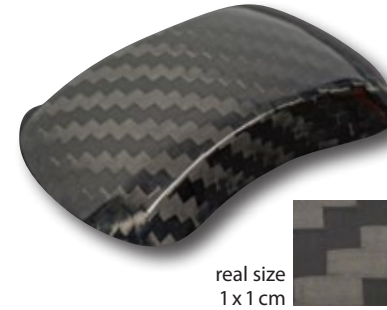

STANDARD COLLECTION

Carbon fibre T200

SPECIAL COLLECTION

Carbon fibre fine T245

Carbon fibre medium T630
standard carbon for Mercedes 6x6, 4x4²

Carbon fibre hard T380

STEALTH COLLECTION

Carbon fibre CARBONADO F117

SQUARE COLLECTION

Carbon fibre tender P200
standard carbon for Ferrari

Carbon fibre GRONOS P200-12

Carbon fibre VIVERE D430

FORGED CARBON COLLECTION

Black collage forged carbon 48K-B

Black & White collage forged carbon 48K-BW