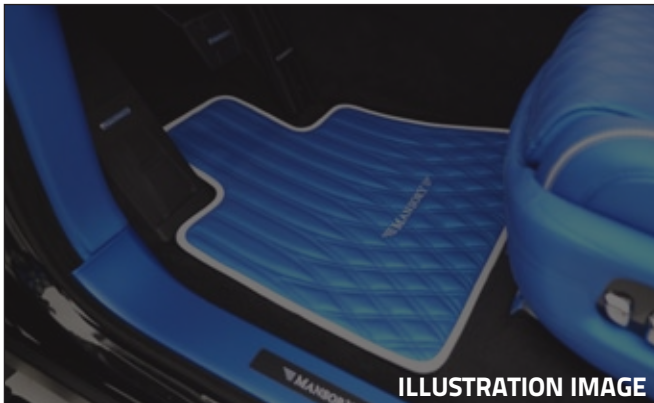

Exclusive leather floor mats CAE 367 760
4-parts set with MANSORY logo stitching
Special designs optionally available on customers request.