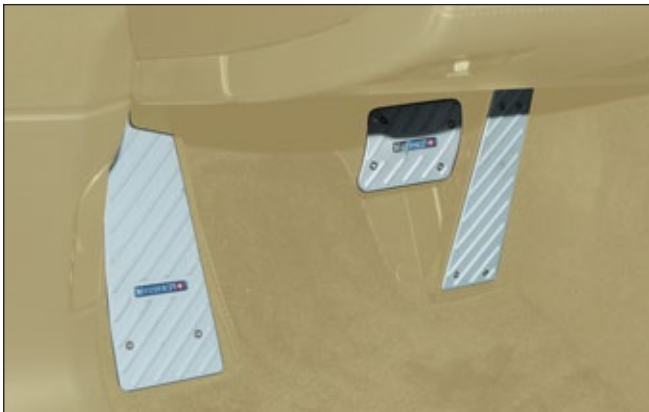

Sport pedals ..... TMS 367 127

3 parts set, acceleration, brake, foot rest