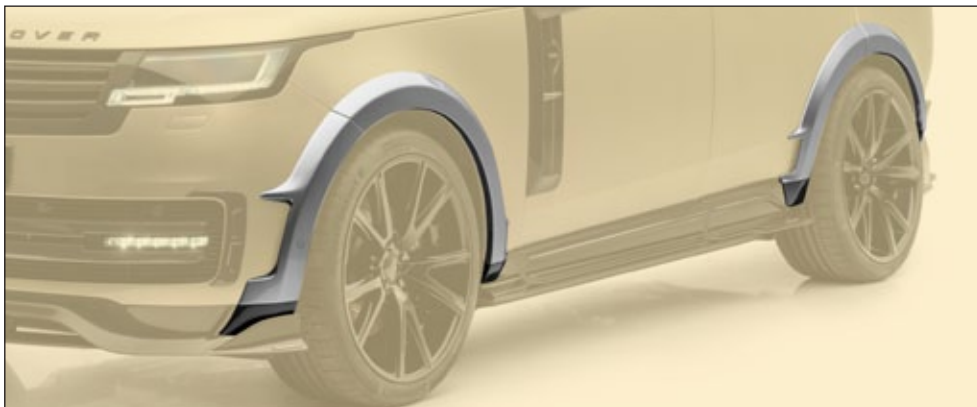

Fenders extension

16 parts set - left & right
primed not visible carbon fibre

LRR 4WS 001