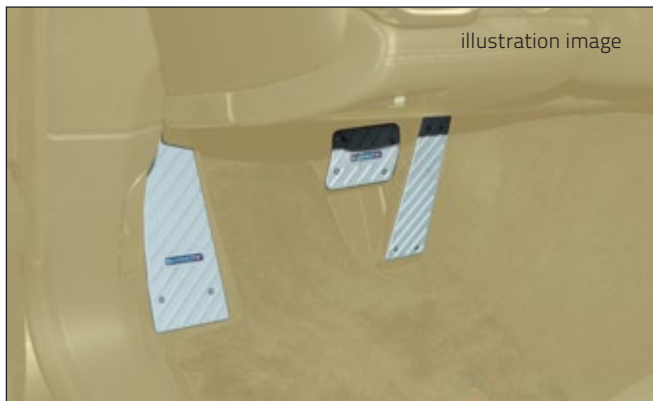

Sport pedals

2 parts set, acceleration, brake ..... PTA 367 127

1 part, foot rest ..... PTA 367 128