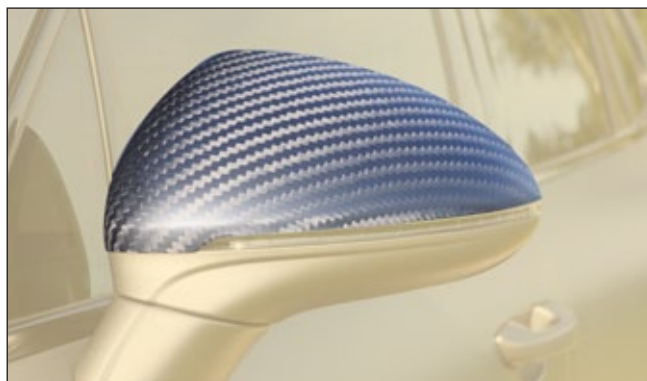

Mirror mask ..... PNC 522 751
2 parts set - left & right
visible carbon fibre glossy*