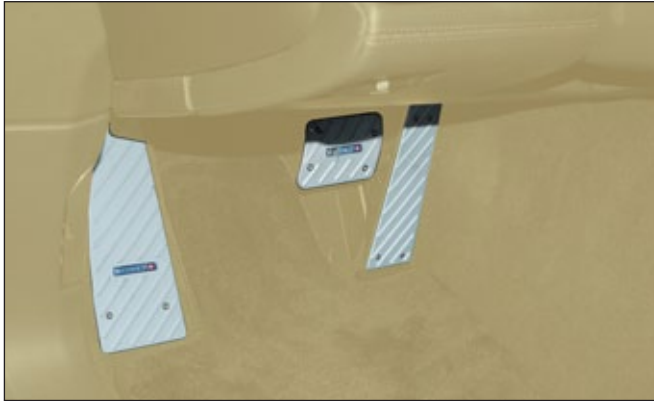

Sport pedals

2 parts set, acceleration, brake

PNC 367 127

1 part, foot rest

PNC 367 128