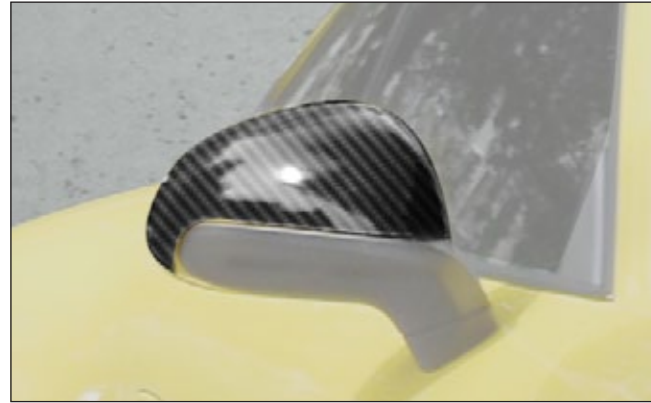

991 595 751

visible carbon fibre without clear coat

Side skirts 4S

991 595 761

visible carbon fibre without clear coat

Diffuser

991 802 891

visible carbon fibre without clear coat

Rear decklid spoiler

991 830 841

visible carbon fibre without clear coat

Air intake - engine bonnet

911 230 251

visible carbon fibre without clear coat

Head lamp covers

991 104 741

2 part set left & right
visible carbon fibre without clear coat

Mirror housing

991 522 211

2 parts set - left & right,
visible carbon fibre glossy*
🔧 modification only, OE-part required

Air intakes

991 102 871