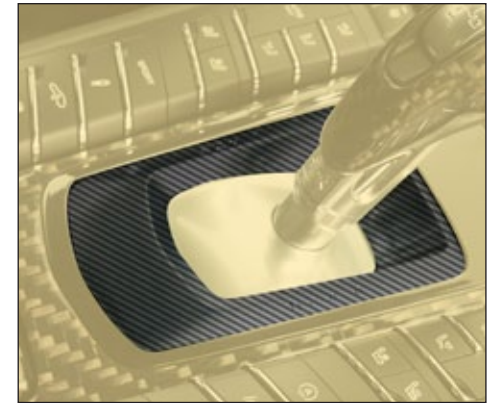

Gearshift frame 911 363 751
visible carbon fibre without
clear coat