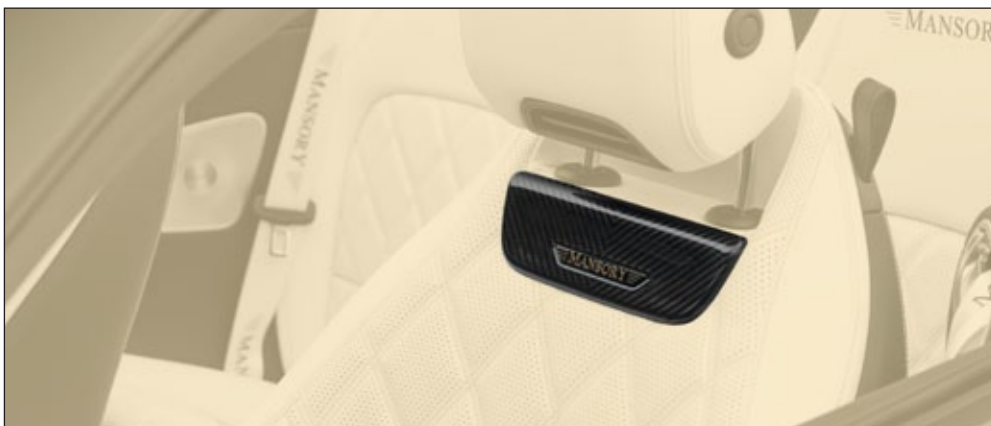

Sport steering wheel with logo MANSORY

leather/carbon SL6 351 441

leather/leather SL6 351 444

↻ **modification only, OE-part required**

Sport pedals SL6 367 127

2 parts, acceleration, brake

Seat carbon inlay for seats