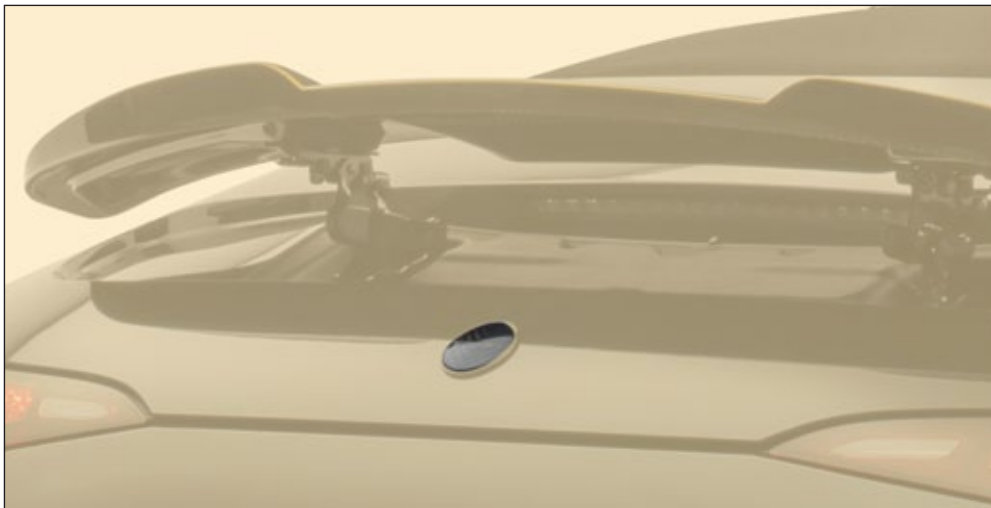

Rear hatch emblem
visible carbon fibre glossy*

SL6 802 761

*matte coating on request - All listed carbon fibre parts are produced from standard MANSORY Carbon fibre fine (T200), or like the same carbon fibre as OEM standard parts. Prices and technical specifications are subject to change without prior notice, errors reserved.