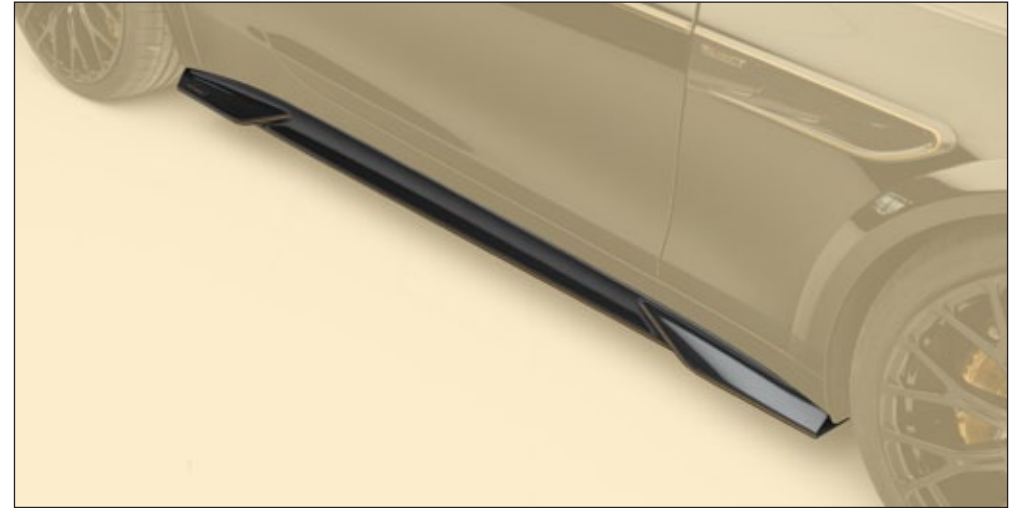

Side skirt lips

2 parts set - left & right
visible carbon fibre primed without clear coat

SL6 595 021