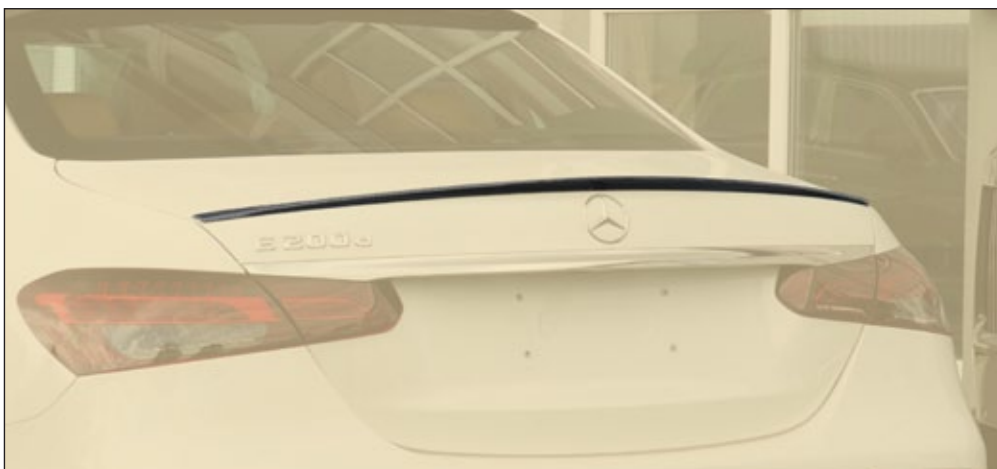

213 202 121

visible carbon fibre without clear coat air intakes,
2 parts set - left & right

Air outtake splitter for Rear bumper

213 802 251

2 parts set - left & right
visible carbon fibre without clear coat