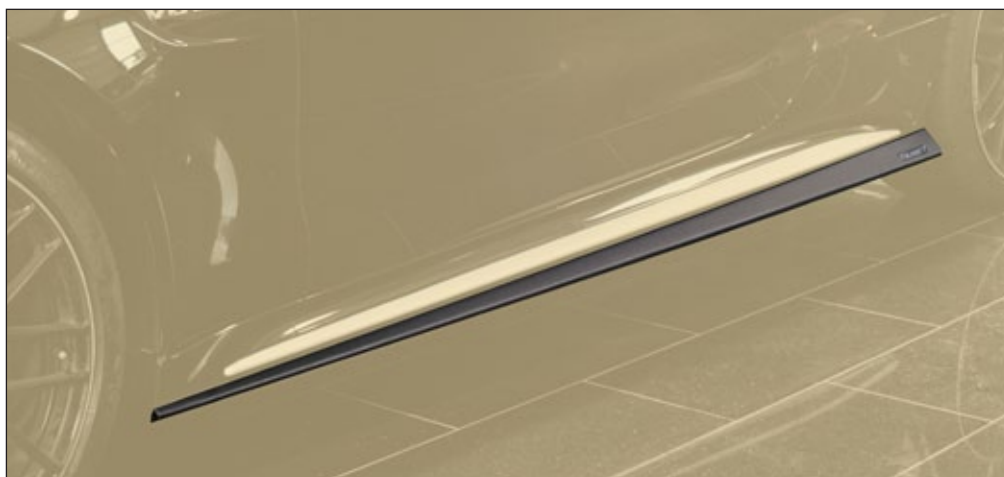

Front lip for AMG C63

C63 102 841

Front lip for AMG C43

C43 102 841

2 parts set - left & right

visible carbon fibre glossy*, with logo

Front splitter for AMG C63

C63 102 891

Front splitter for AMG C43

C43 102 891

2 parts set - left & right

visible carbon fibre glossy*, with logo

Side skirts, visible carbon for all C-Coupe/Cabrio models

C63 595 021

2 parts set - left & right

visible carbon fibre glossy*, with logo

Mirror housing LHD

217 522 751

Mirror housing RHD

217 522 761

2 parts set - left & right

visible carbon fibre glossy*, with logo

*matte coating on request - All listed carbon fibre parts are produced from standard MANSORY Carbon fibre fine (T200), or like the same carbon fibre as OEM standard parts. Prices and technical specifications are subject to change without prior notice, errors reserved.