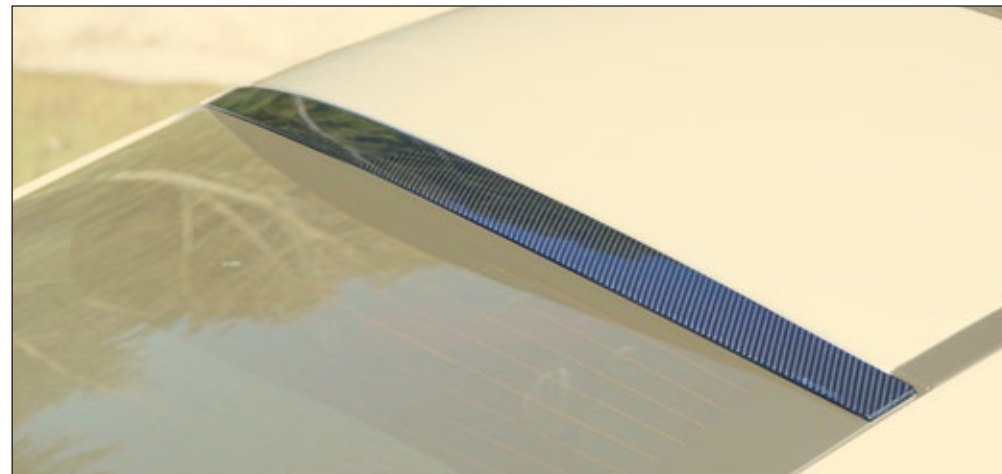

Roof spoiler

C63 630 841

visible carbon fibre without clear coat, with logo