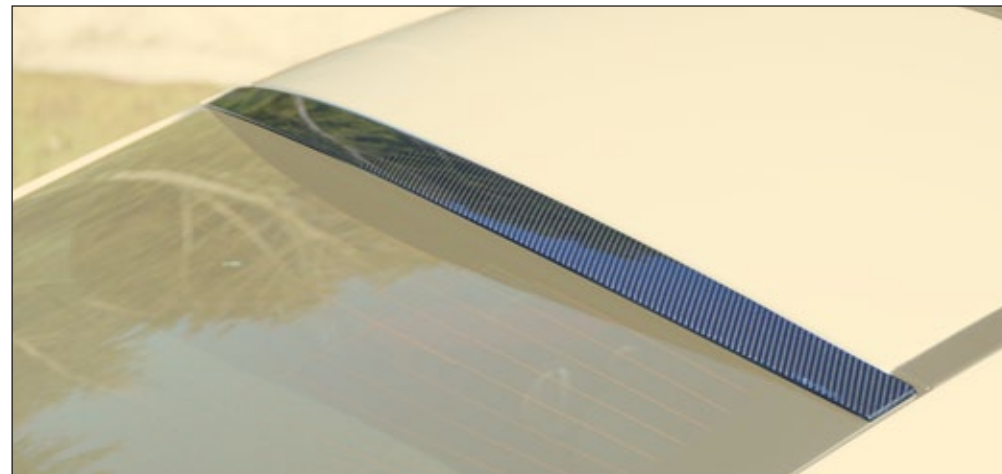

Roof spoiler

C63 630 841

visible carbon fibre glossy*