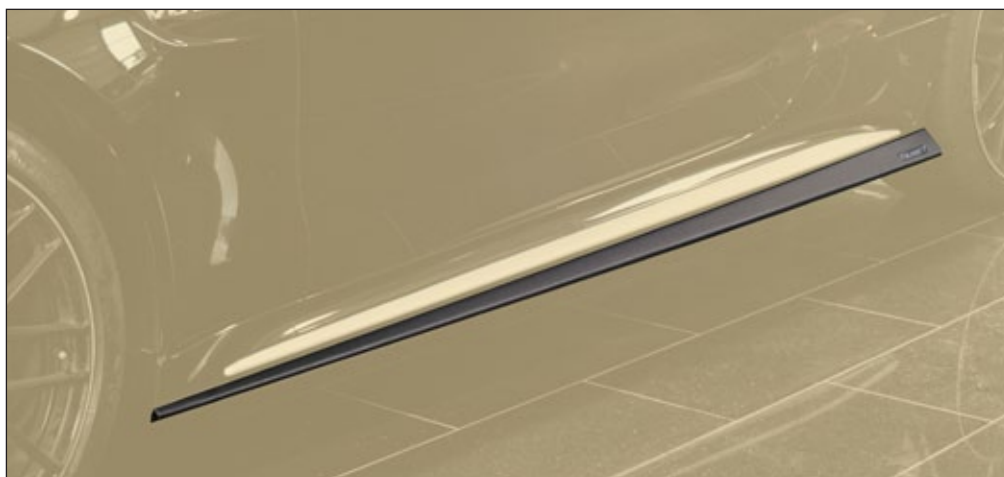

Front lip for AMG C63

C63 102 841

Front lip for AMG C43

C43 102 841

2 parts set - left & right

visible carbon fibre without clear coat, with logo

Front splitter for AMG C63

C63 102 891

Front splitter for AMG C43

C43 102 891

2 parts set - left & right

visible carbon fibre without clear coat, with logo

Side skirts, visible carbon for all C-Coupe/Cabrio models

C63 595 021

2 parts set - left & right

visible carbon fibre without clear coat, with logo

Mirror housing LHD

217 522 751

Mirror housing RHD

217 522 761

2 parts set - left & right

visible carbon fibre glossy*, with logo

*matte coating on request - All listed carbon fibre parts are produced from standard MANSORY Carbon fibre fine (T200), or like the same carbon fibre as OEM standard parts. Prices and technical specifications are subject to change without prior notice, errors reserved.