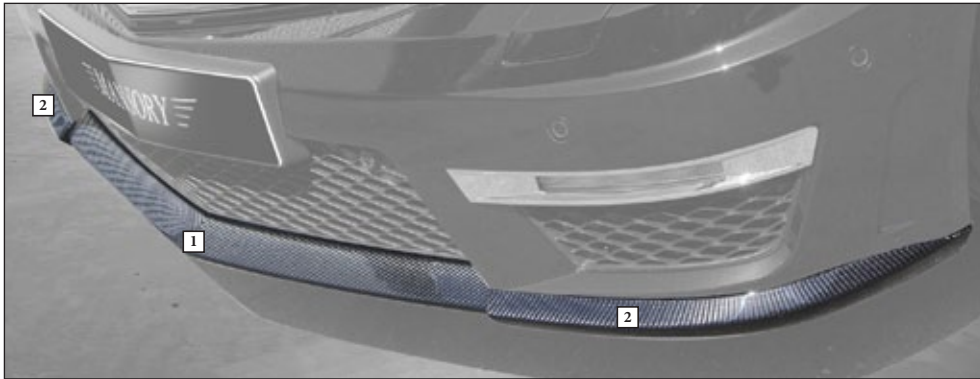

**Front grill mask** visible carbon fibre primed without clear coat

**Front fender extensions** 2 parts set - left & right, with MANSORY logo

**Side skirts** 2 parts set - left & right

**Rear fender extensions** 2 parts set - left & right

**Rear bumper** with integrated air outtakes

**Diffuser** visible carbon fibre primed without clear coat with new designed double exhaust tips and LED breaking light

**1. Front splitter cover**

visible carbon fibre primed without clear coat