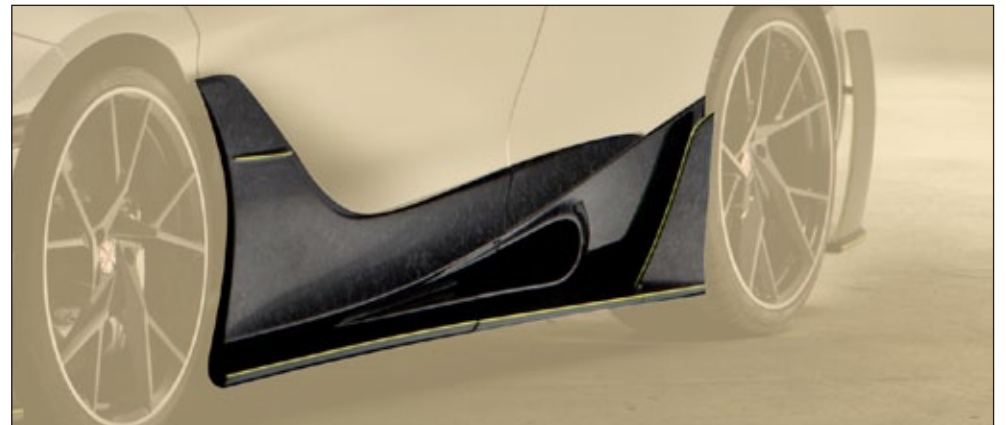

Front bumper (car with front view camera) 72S 102 021
Front bumper (car without camera) 72S 102 221

weight reducing front bumper with integrated:
 - Front lip with side flaps visible carbon fibre without clear coat
 *Original mounting points

Rear bumper + diffuser + exhaust system (car with rear view camera) 72S 802 081
Rear bumper + diffuser + exhaust system (car without camera) 72S 802 091

- integrated sport exhaust blinds
 - Rear air outtake grill cover
 *Original mounting points

Rear diffuser with integrated OEM brake light 72S 803 081

Air flow optimized rear bumper with
 - diffuser visible carbon fibre without clear coat
 *Original mounting points

Side set 72S 595 101

- Side-skirts with lip
 - Door and rear fender extension
 visible carbon fibre primed without clear coat