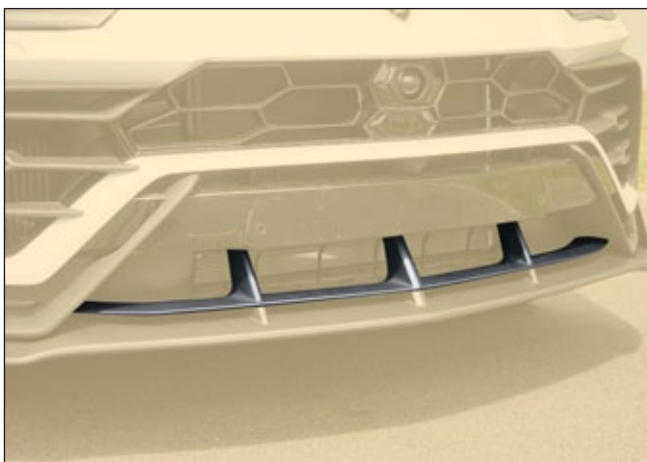

Front add-on lip 636 102 891
visible carbon fibre glossy*

Carbon flaps 636 102 151
2 parts set - left & right
visible carbon fibre glossy*

Front bumper air intake 636 102 101
2 parts set - left & right
visible carbon fibre glossy*