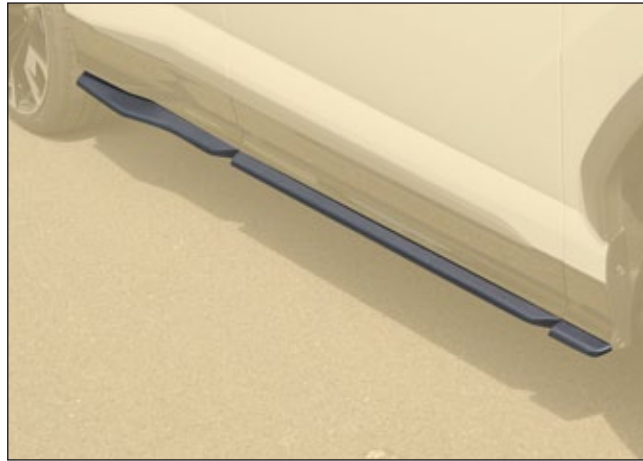

Front add-on lip 636 102 891
visible carbon fibre glossy*

Carbon flaps 636 102 151
2 parts set - left & right
visible carbon fibre glossy*

Front bumper air intake 636 102 101
2 parts set - left & right
visible carbon fibre glossy*

Front splitter cover 636 102 851
visible carbon fibre glossy*

Splitter air intake cover 636 102 121
4 parts set - left & right
visible carbon fibre glossy*

Fenders extension 636 4WS 001
6 parts set - left & right
visible carbon fibre glossy*