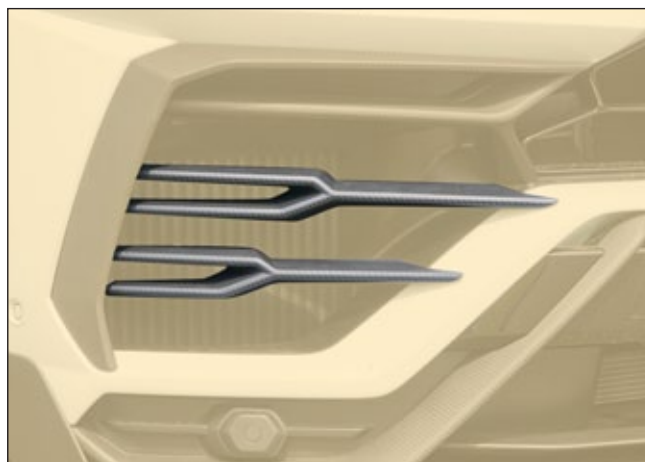

Splitter air intake cover 636 102 121
4 parts set - left & right
visible carbon fibre glossy*