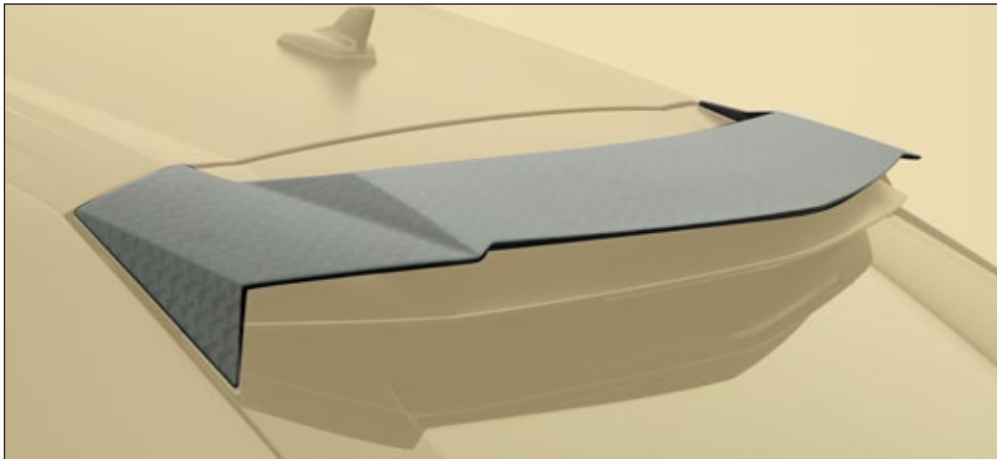

Roof spoiler
visible carbon fibre glossy*

636 830 771