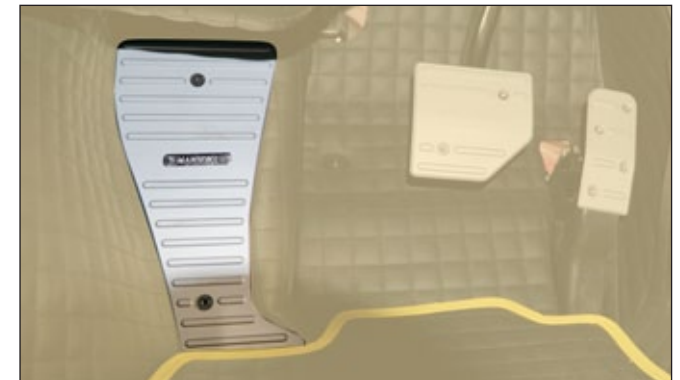

Foot rest, LHD FRO 367 127
Aluminium anodized Foot Rest (1 piece)