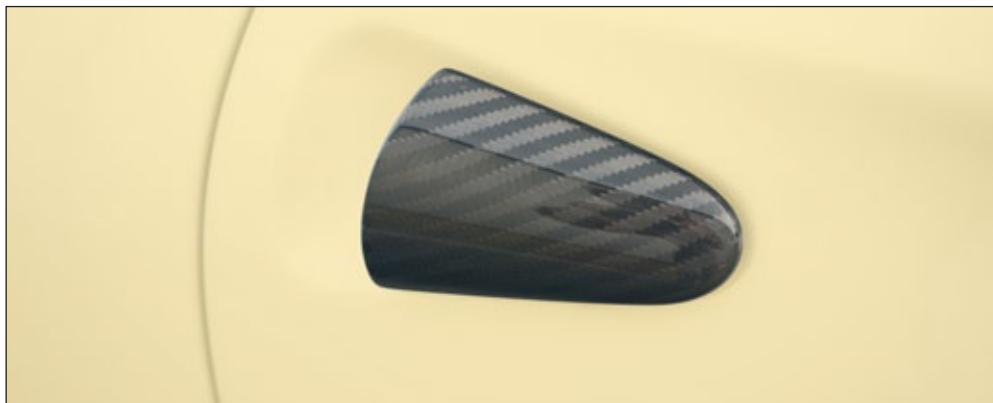

Outer Door Handle

FPF 530 751

visible carbon fibre primed without clear coat
2 parts set - left & right