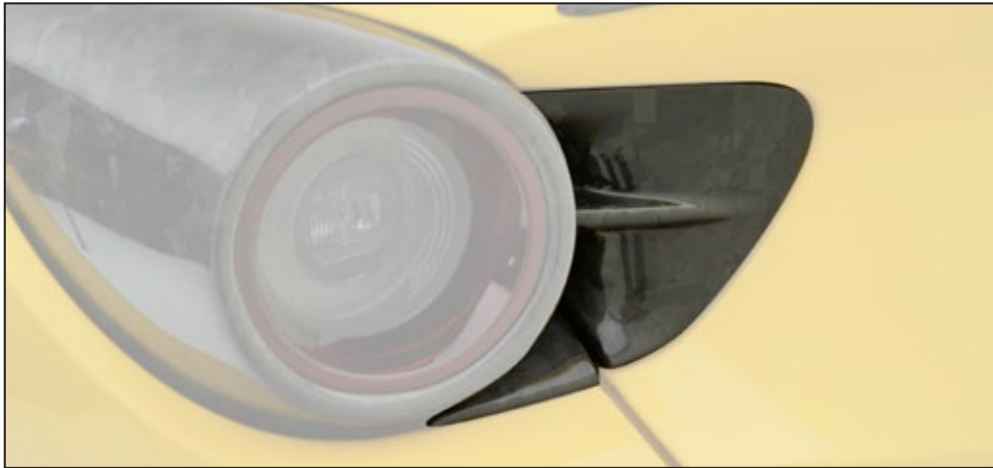

**Side panels**

4 parts set - left & right, visible carbon fibre without clear coat

FPF 131 871

**Rear decklid spoiler**

visible carbon fibre primed without clear coat

FPF 830 841

**Rear air outtake grills**