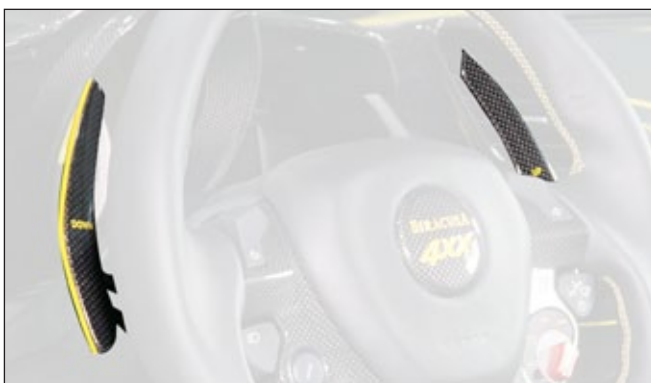

with logo MANSORY

leather/carbon ..... FPF 351 441

leather/leather ..... FPF 351 444

leather/alcantara ..... FPF 351 443

↻ **modification only, OE-part required**

**Individualized interior**

FPF 300 000

Complete refined interior, with exclusive leather, combination on customers request.