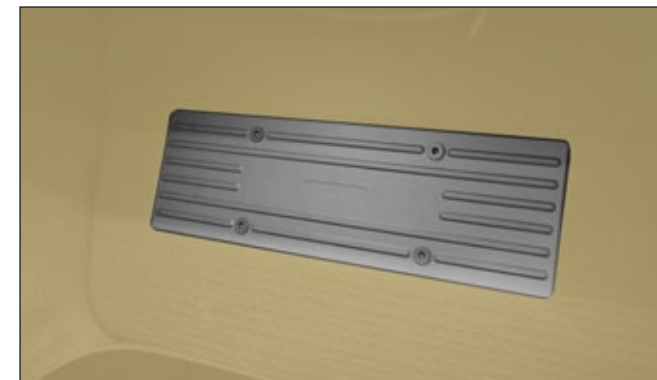

Passenger foot rest FPF 367 137

Aluminium anodized Foot Rest (1 piece)