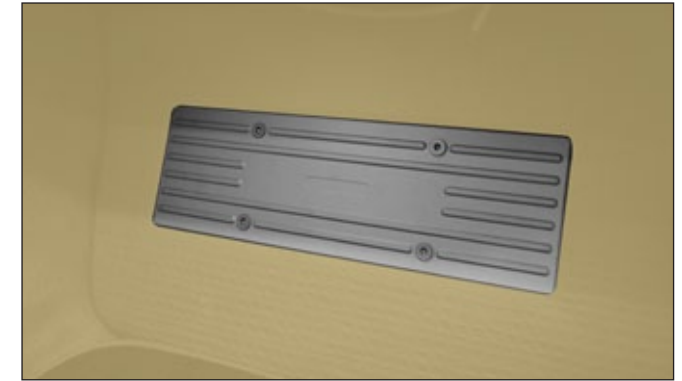

Passenger foot rest 812 367 137

Aluminium anodized Foot Rest (1 piece)