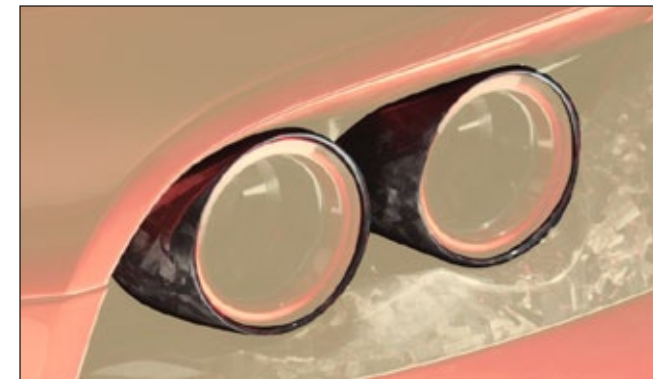

Front light air vents top

812 110 101

visible carbon fibre primed without clear coat
2 parts set - left & right

Rear bumper air outtake grills

812 802 251

visible carbon fibre primed without clear coat,
2 parts set - left & right