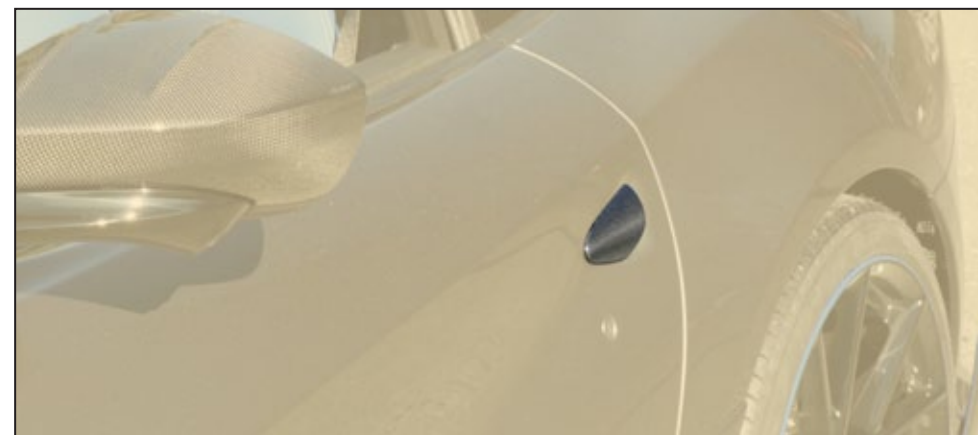

Outer Door Handle

812 530 751

visible carbon fibre glossy*
with logo
2 parts set - left & right

*matte coating on request - All listed carbon fibre parts are produced from standard MANSORY Carbon fibre fine (T200), or like the same carbon fibre as OEM standard parts. Prices and technical specifications are subject to change without prior notice, errors reserved.