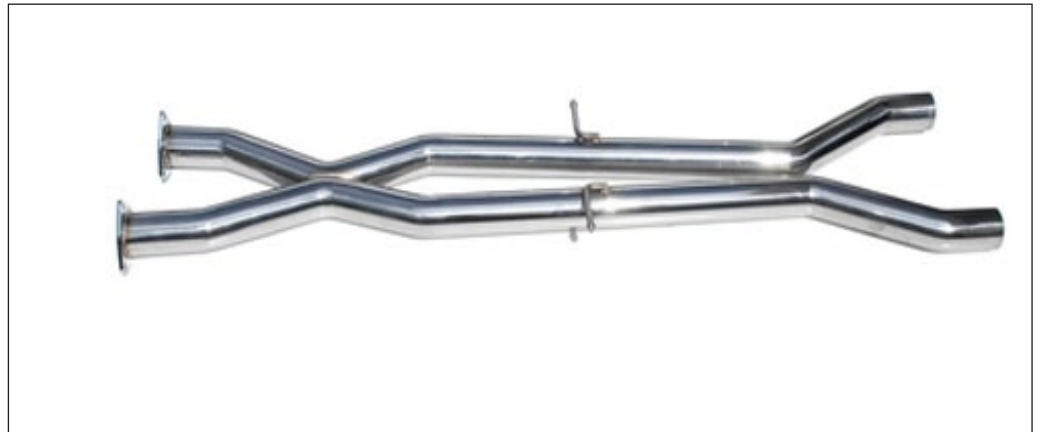

X-Pipe

3S3 255 468