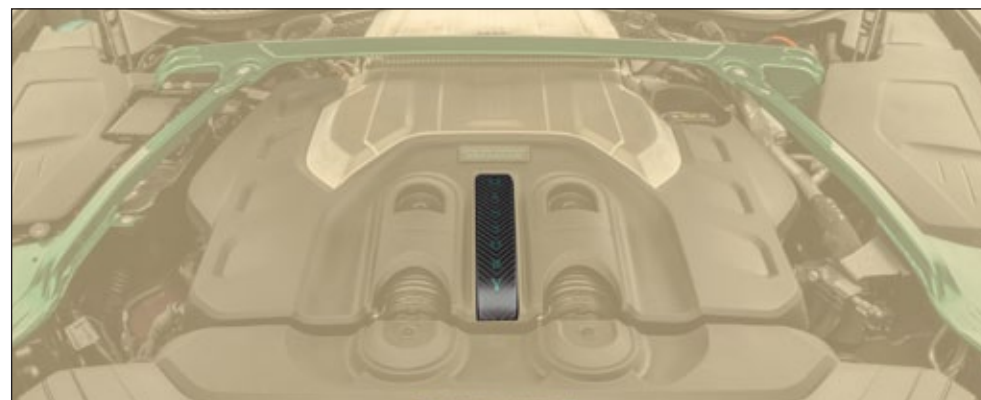

visible carbon fibre glossy\*

3S3 240 841

**Engine carbon cover for V8**

2 parts set

visible carbon fibre glossy\*

3S3 240 941

**Logo for front bonnet**  
visible carbon fibre glossy\*

3S3 118 011