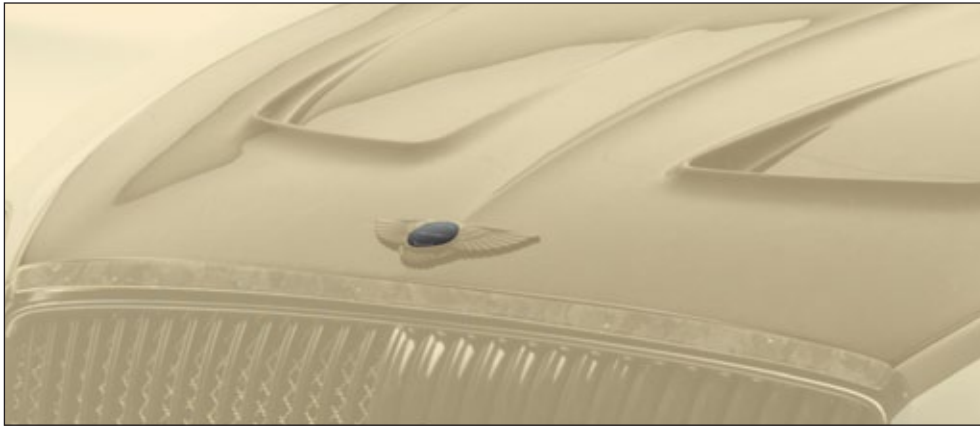

visible carbon fibre glossy\*

3S3 240 841

**Engine carbon cover for V8**

2 parts set

visible carbon fibre glossy\*

3S3 240 941

**Logo for front bonnet**  
visible carbon fibre glossy\*

3S3 118 011