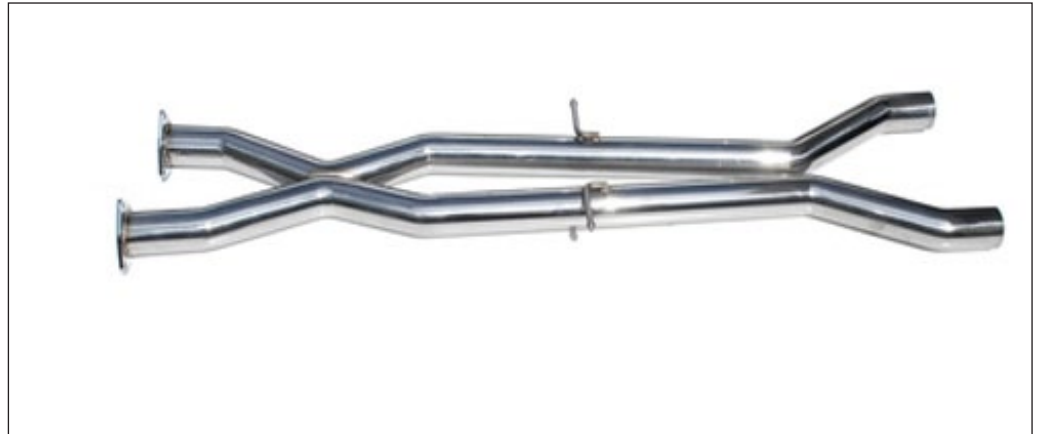

X-Pipe

ⓘ Only for export!

3S3 255 468