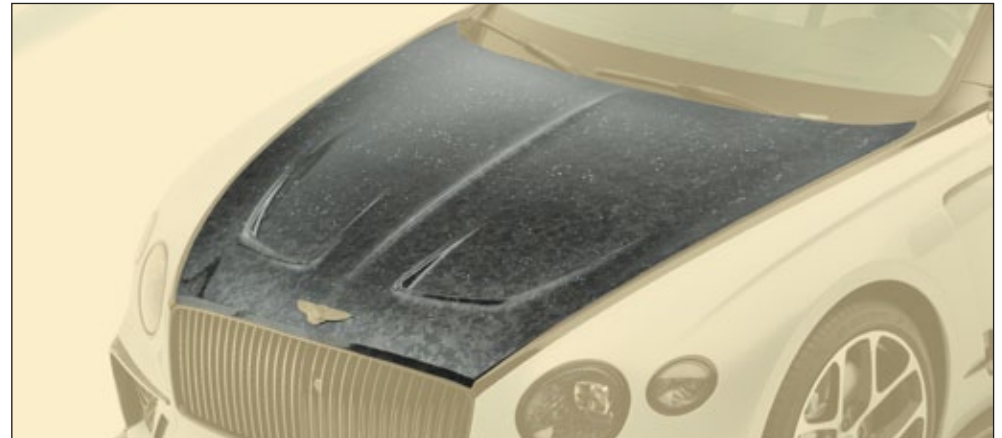

Engine bonnet

3S3 110 011

visible carbon fiber without clear coat

Engine bonnet, primed

3S3 110 012

not visible carbon fibre