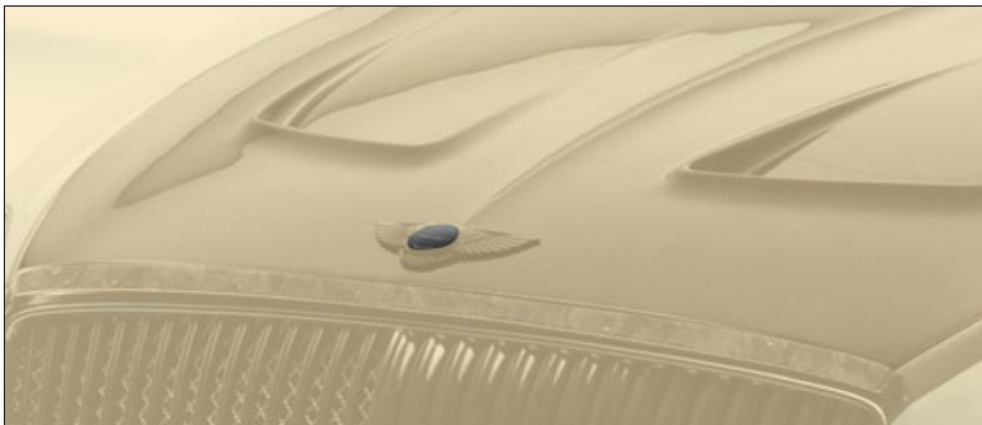

Logo for front bonnet
visible carbon fibre glossy*

3S3 118 011