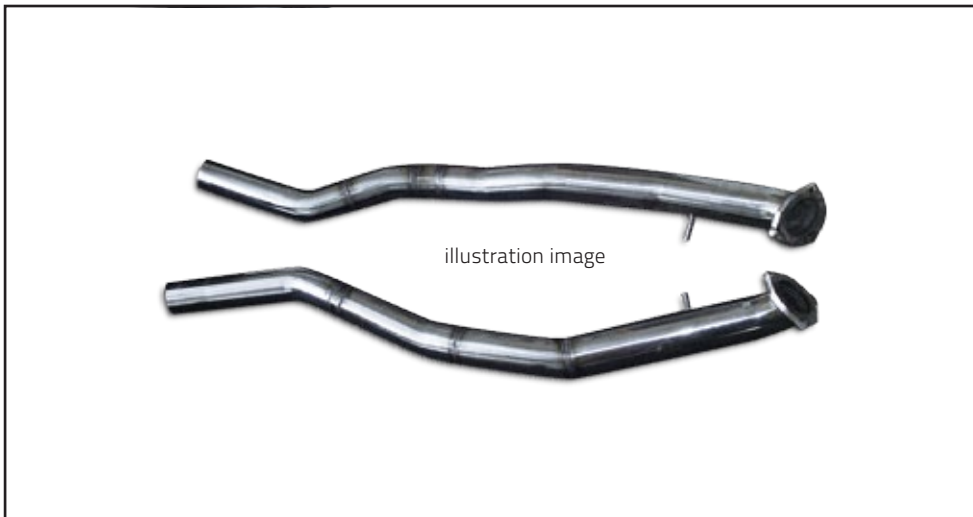

Sport Exhaust System for OEM

left & right Sport Muffler with throttle control

ⓘ Only for export!

3S3 255 560

X-Pipe

ⓘ Only for export!

3S3 255 468

Down pipe without Cat - V8