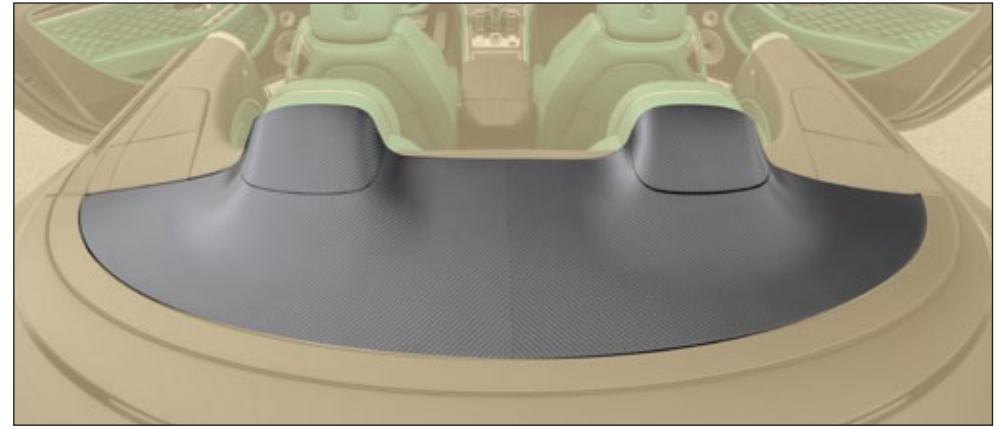

3S3 522 211

Carbon mirror cover
2 parts set - left & right,
visible carbon fibre glossy*

3S3 522 201

Performance wing for GTC

3S3 831 331

3 parts set, (wing, foots)
 visible carbon fibre without clear coat
 ✘ **Not compatible with GT**