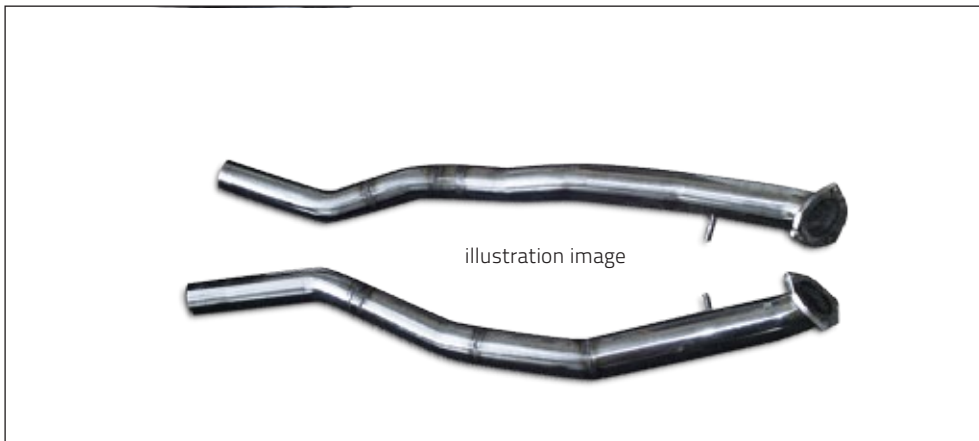

PLUG & PLAY compatible also with OEM Exhaust

Down pipe without Cat

DBX 222 219

ⓘ Only for export!

Down pipe with Euro6 / Cat 200 Cell

DBX 222 229

ⓘ Only for export!

Sport steering wheel
with MANSORY logo