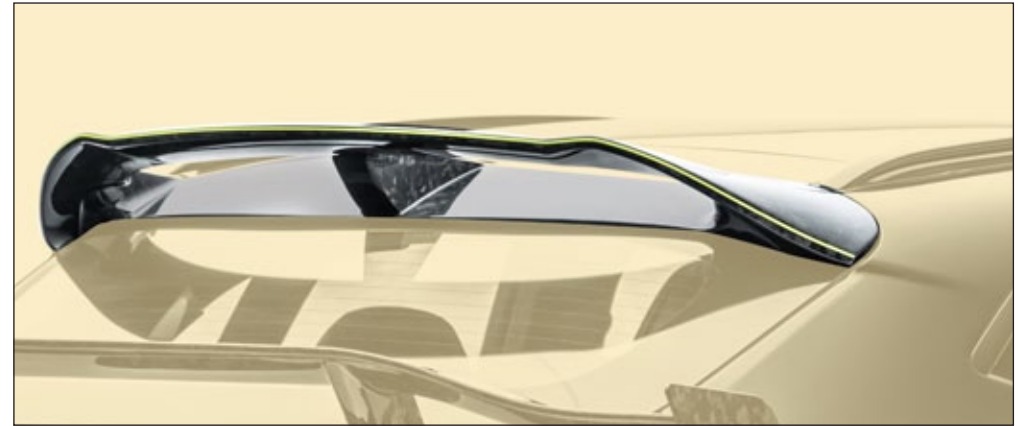

Roof spoiler

2 parts set - up & down, with logo
visible carbon fibre without clear coat

DBX 630 771