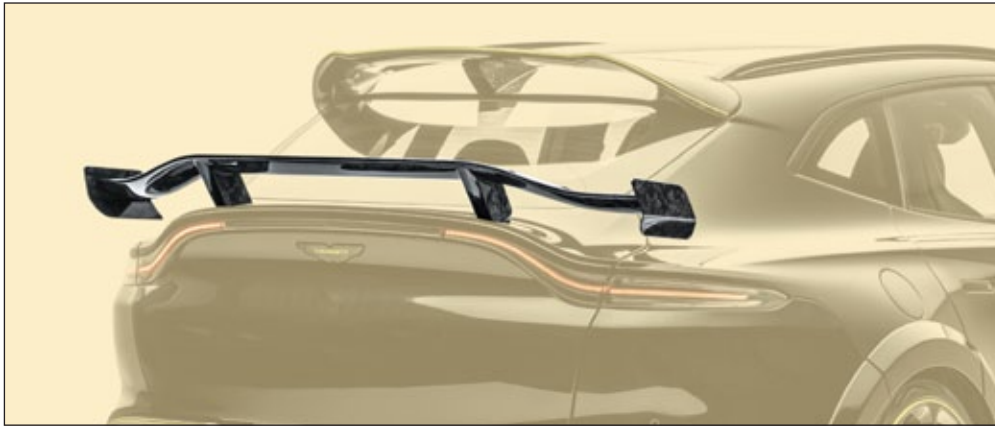

Rear diffuser with middle exhaust

- diffuser visible carbon fibre primed without clear coat

- with new designed double exhaust blinds

- sport exhaust system

if your vehicle has an existing towbar, with the new rear apron, please make sure that towbar is without function and will not be needed anylonger

Engine bonnet air outtake

4 parts set - left & right
visible carbon fibre without clear coat

DBX 110 101

Rear spoiler

visible carbon fibre without clear coat

DBX 830 841

Roof spoiler

2 parts set - up & down, with logo
visible carbon fibre without clear coat