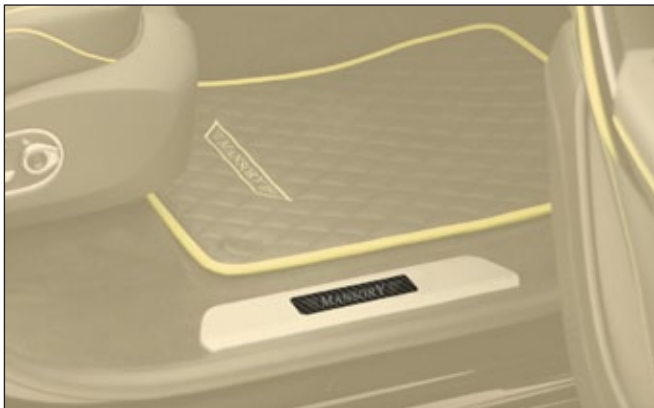

Carbon panel with MANSORY logo ..... DBX 395 351

2 parts set - left & right, visible carbon fibre with silver MANSORY Logo