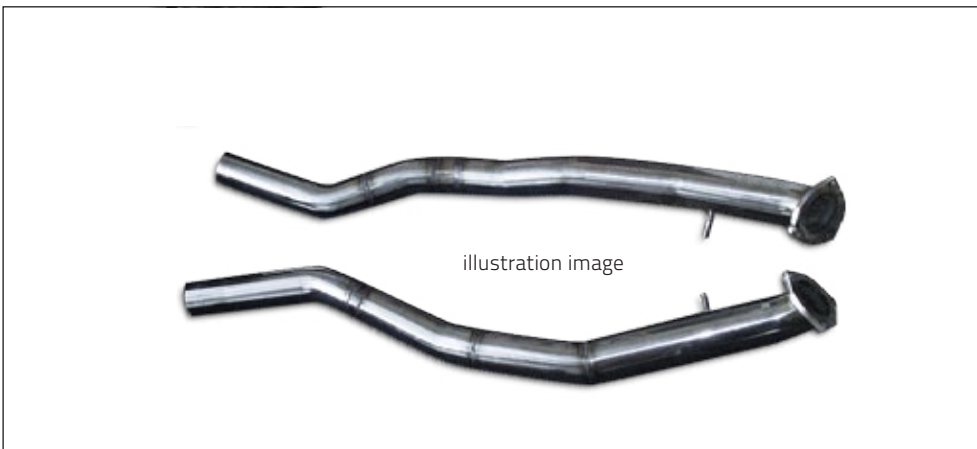

illustration image

Down pipe without Cat

DBX 222 219

ⓘ Only for export!

Down pipe with Euro6 / Cat 200 Cell

DBX 222 229

ⓘ Only for export!