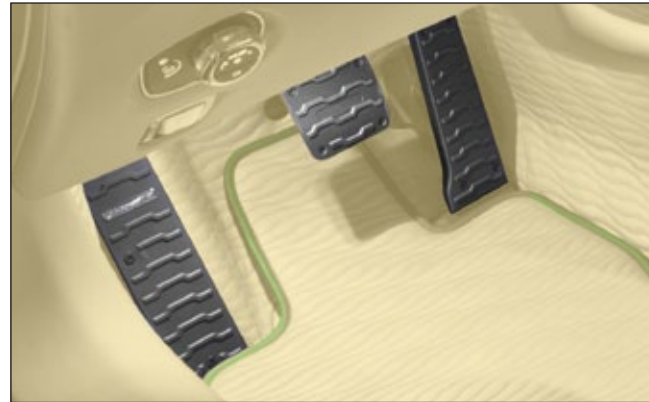

Pedal Set D11 367 127

3-parts, footrest, accelerate-
and break pedals with MANSORY logo
aluminium punched