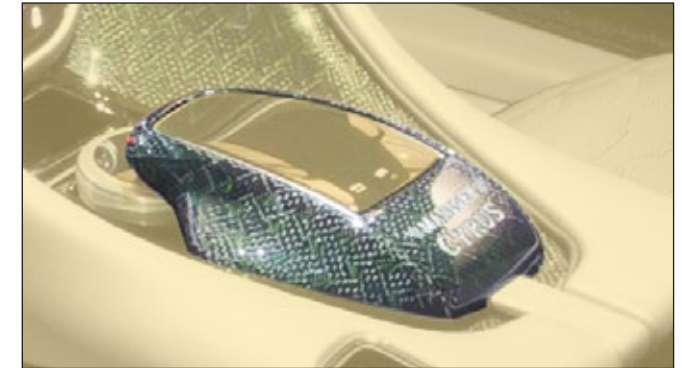

Gearshift lever D11 363 011

designed gear shift lever
visible carbon fibre without clear coat
⚠ modification only, OE-part required