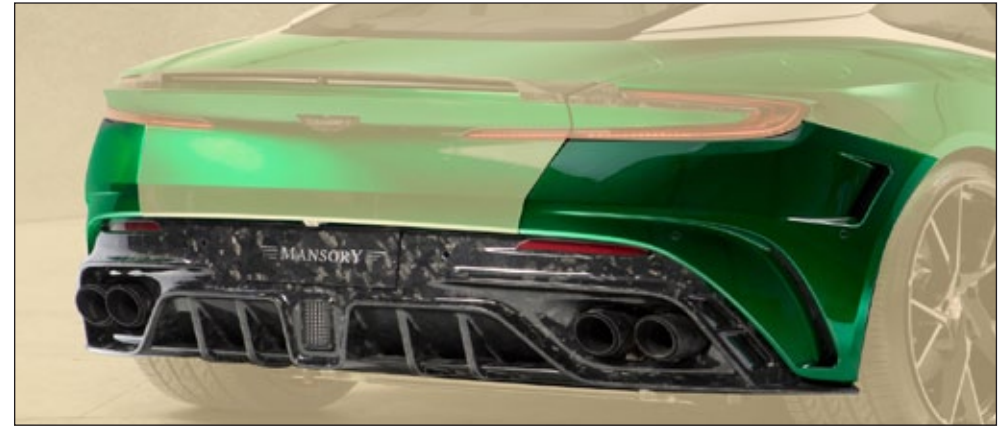

Carbon fibre fine - standard

On request is possible produce carbon parts with another structure from our collection - mansory.com/carbon

≡ MANSORY ≡

OVERVIEW 2019

last update 07 / 2019

The customization programme for
Aston Martin DB11

Front bumper with front lip

D11 102 082

Weight reducing front bumper with integrated:

- Front lip with side flaps visible carbon fibre without clear coat

*Original mounting points

Rear bumper + diffuser with integrated NEW brake light

D11 802 081

Air flow optimized rear bumper with

- integrated sport exhaust blinds from not visible carbon fibre
- diffuser visible carbon fibre without clear coat

*Original mounting points

Side skirts

D11 595 002

4 parts set - left & right,

side skirts with lip visible carbon fibre
without clear coat

Engine bonnet

D11 110 001

visible carbon fibre without clear coat

Primed engine bonnet

D11 110 002

not visible carbon fibre