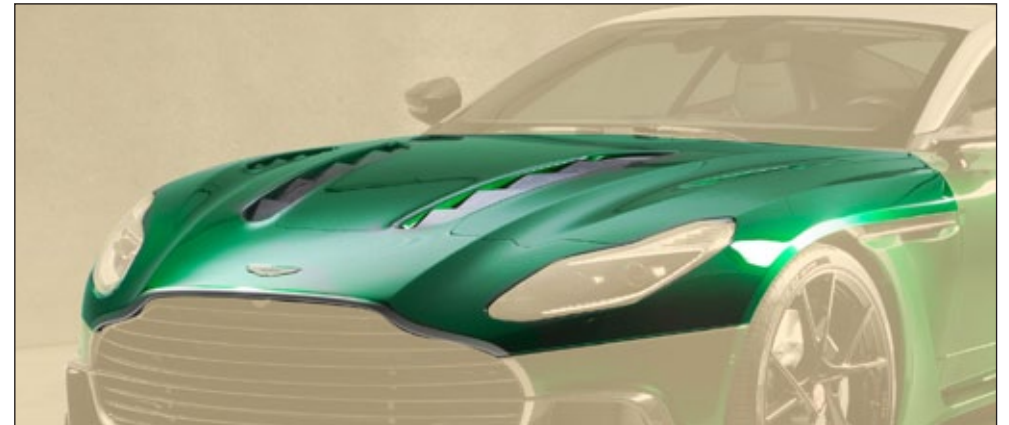

\*Original mounting points

**Side skirts**

D11 595 002

4 parts set - left & right,

side skirts with lip visible carbon fibre  
without clear coat

**Engine bonnet**

D11 110 001

visible carbon fibre without clear coat