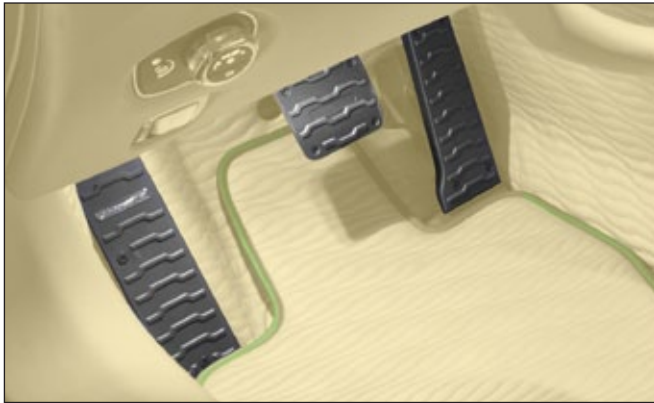

Pedal Set D11 367 127
3-parts, footrest, accelerate-
and break pedals with MANSORY logo
aluminium punched