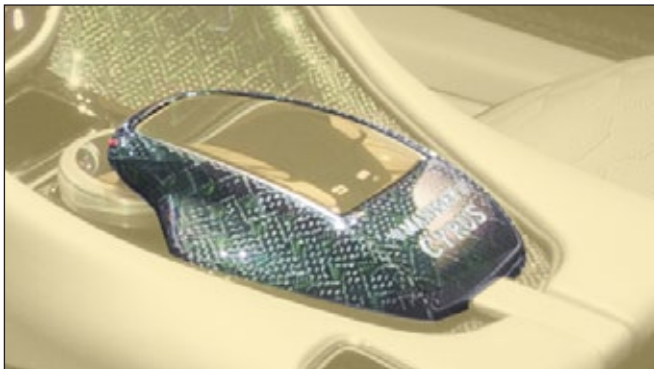

↻ modification only, OE-part required

**Pedal Set** ..... D11 367 127  
 3-parts, footrest, accelerate-  
 and break pedals with MANSORY logo  
 aluminium punched

**Exclusive velour floor mats - nubuck edging** ..... D11 367 758  
 4-parts set, with MANSORY logo stitching  
**Exclusive velour floor mats - leather edging**  
 4-parts set, with MANSORY logo stitching ..... D11 367 759

**Exclusive velour trunk mat - nubuck edging** ..... D11 368 758  
 with MANSORY logo stitching  
**Exclusive velour trunk mat - leather edging** ..... D11 368 759  
 with MANSORY logo stitching

**Gearshift lever** ..... D11 363 011  
 designed gear shift lever  
 visible carbon fibre without clear coat  
 (C) modification only, OE-part required